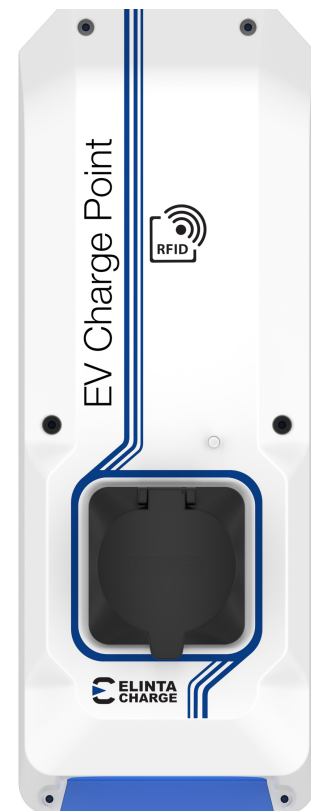

HomeBox Slim

Private charging station for electric vehicles

- Wall-mounted
- Multiple appearance design options
- Output power up to 22 kW
- Mode 3, Type 2 socket
- Simple installation
- Integrated MID smart energy meter
- RFID authorization
- 4G / WiFi / Ethernet / OCPP
- Elios.cloud web administration

CHARGE STATION CAN BE USED AT :

Private car
parking

Your
garage

Fleet
parking

Company
territory

HomeBox Slim is a simple and cost effective solution for Mode 3, charging up to 22 kW. HomeBox Slim can be used in garages, parking lots and other private areas. HomeBox Slim is designed to be used at home

or office with top industry quality, ensuring long life and high reliability. Charging station is available in 1 or 3 - Phase 16A or 32A.

HomeBox Slim

TECHNICAL SPECIFICATIONS

Socket type

Type 2—IEC62196 (Mode 3)
T2S Shutter Socket

Charging cable locking
Short circuit protection
AC/DC current leakage protection
Leakage current breaker auto reset

Other specifications

Operational temperature -30 °C to +50 °
IP54 electrical enclosure rating
IK10 impact protection rating
IK08 impact protection rating
Digital energy meter
Dimensions 440 x 160 x 130 mm
Weight 3 kg
UV resistant
CE certified